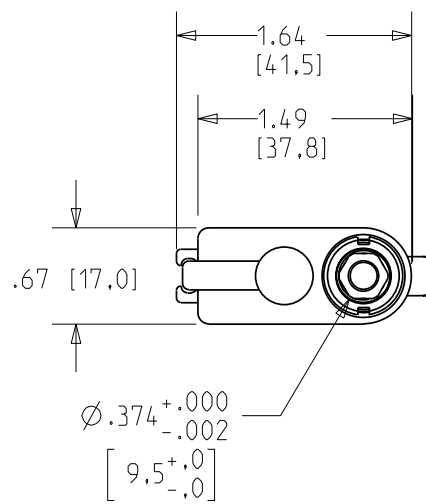

SCALE 3:4 REV B CLP. #8310 CLOSED LOOP PICO MOTOR .50 [12.7] TRAVEL

©2002 NEW FOCUS INC., ALL RIGHTS RESERVED.

RJ-22 4-PIN MODULE CONNECTOR

6' LONG CABLES

SCALE 5:16

DB15 CONNECTOR

SCALE 1:1

Unless otherwise noted, dimensions are in inches with metric dimensions in mm in parentheses