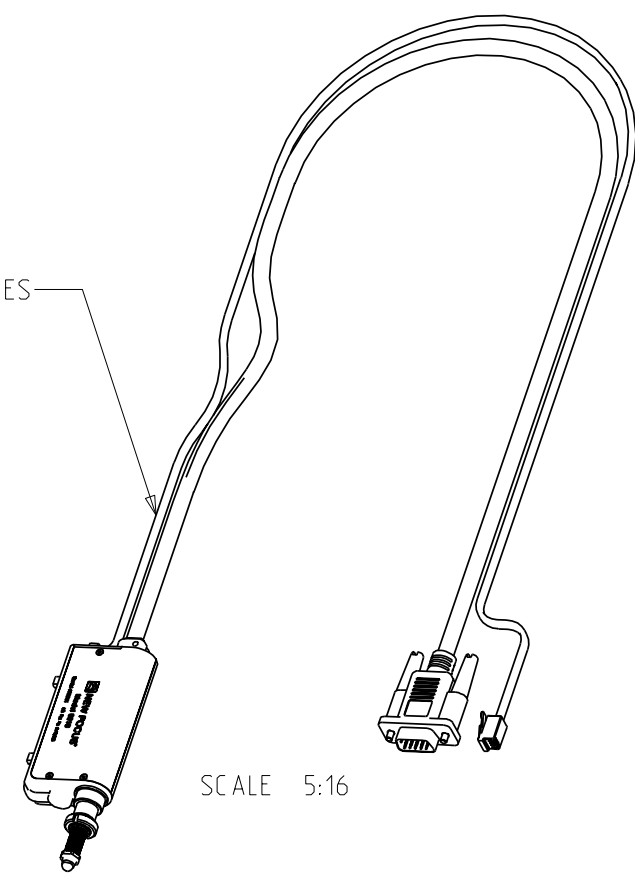

SCALE 3:4 REV B CLP. #8310 CLOSED LOOP PICO MOTOR .50 [12.7] TRAVEL

©2002 NEW FOCUS INC., ALL RIGHTS RESERVED.

RJ-22 4-PIN MODULE CONNECTOR

6' LONG CABLES

SCALE 5:16

DB15 CONNECTOR

SCALE 1:1

Unless otherwise noted, dimensions are in inches with metric dimensions in mm in parentheses