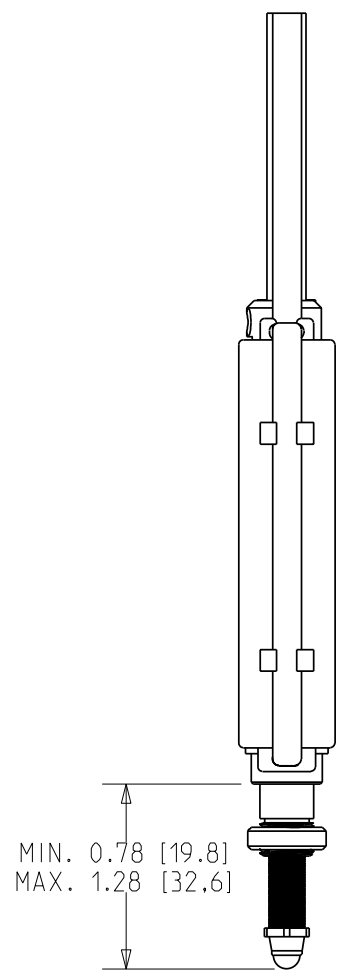

SCALE 3:4 REV B CLP. #8310 CLOSED LOOP PICO MOTOR .50 [12.7] TRAVEL

©2002 NEW FOCUS INC., ALL RIGHTS RESERVED.

RJ-22 4-PIN MODULE CONNECTOR

6' LONG CABLES

SCALE 5:16

DB15 CONNECTOR

SCALE 1:1

Unless otherwise noted, dimensions are in inches with metric dimensions in mm in parentheses