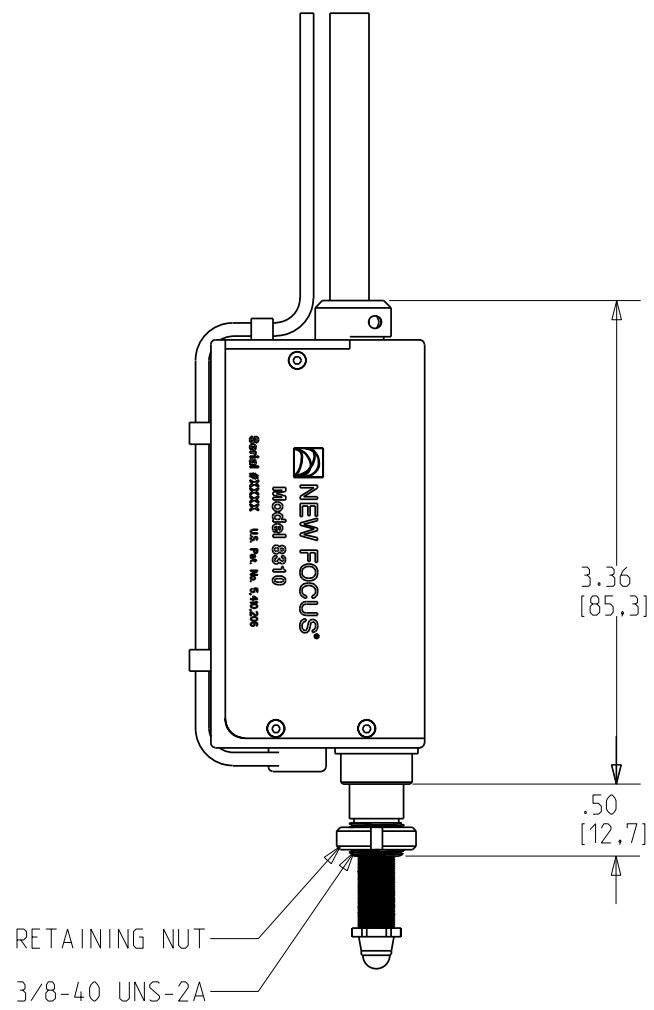

SCALE 3:4 REV B CLP. #8310 CLOSED LOOP PICO MOTOR .50 [12.7] TRAVEL

©2002 NEW FOCUS INC., ALL RIGHTS RESERVED.

RJ-22 4-PIN MODULE CONNECTOR

6' LONG CABLES

SCALE 5:16

DB15 CONNECTOR

SCALE 1:1

Unless otherwise noted, dimensions are in inches with metric dimensions in mm in parentheses