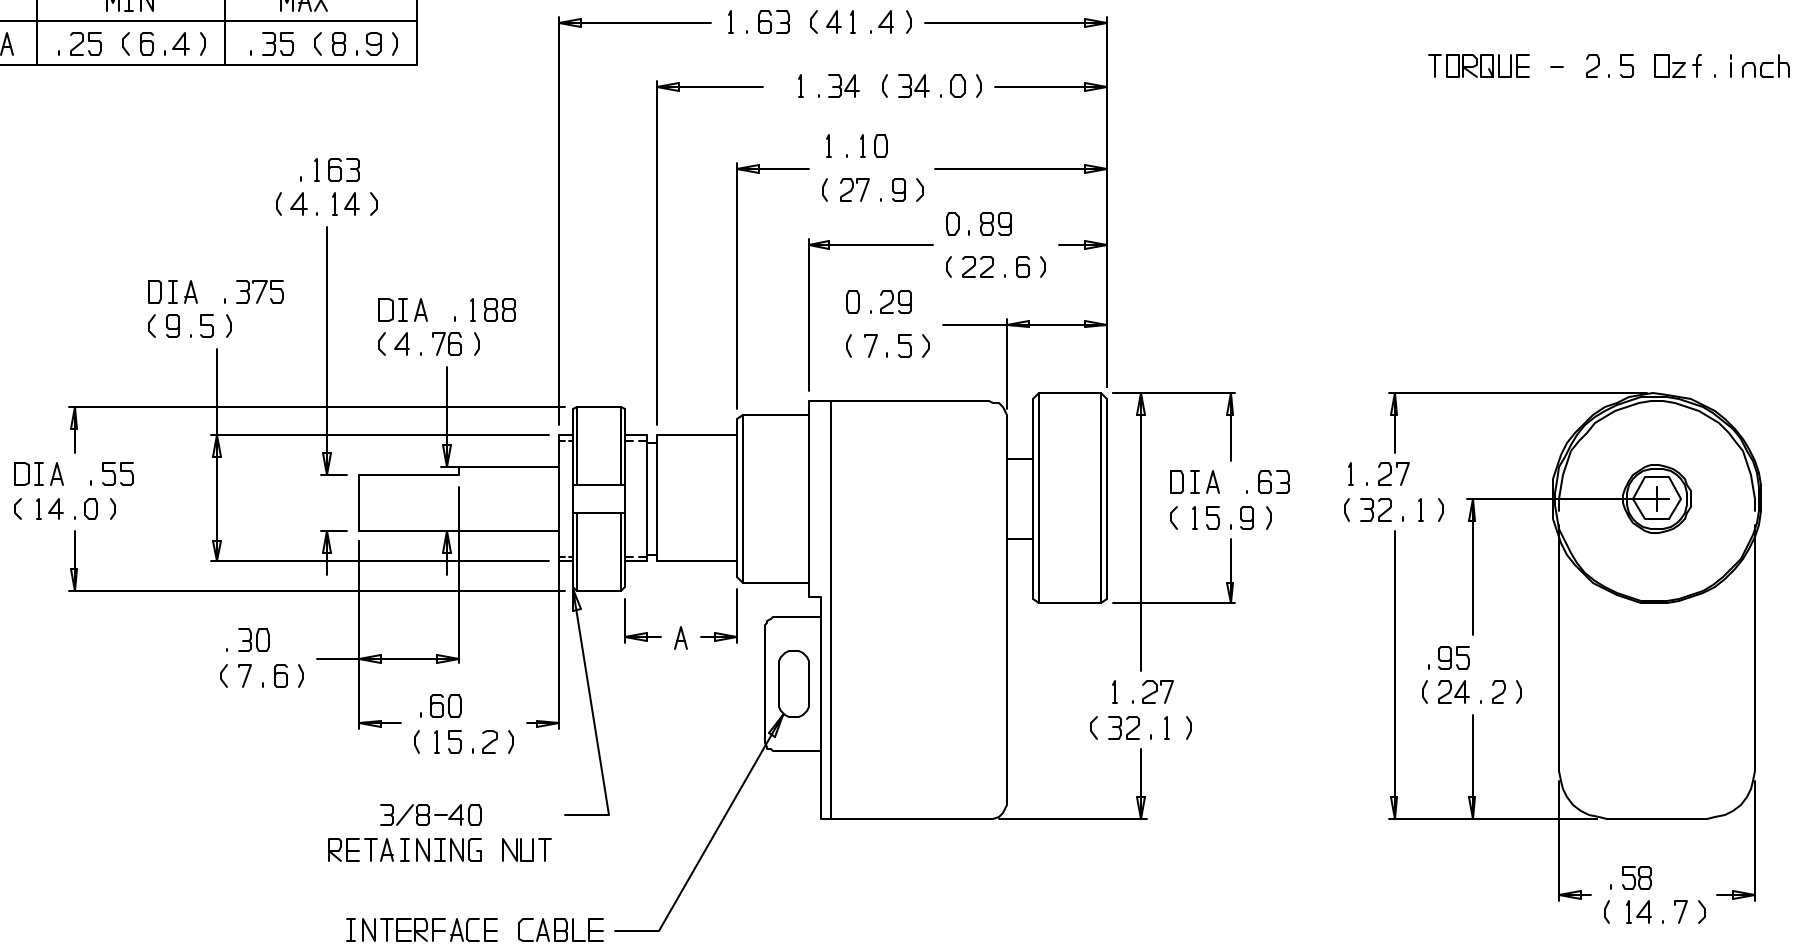

	MIN	MAX
A	.25 (6.4)	.35 (8.9)

8341 3/16 ROTARY SHAFT MOTORIZED
 NEW FOCUS, Inc. SANTA CLARA, CA USA

REV C